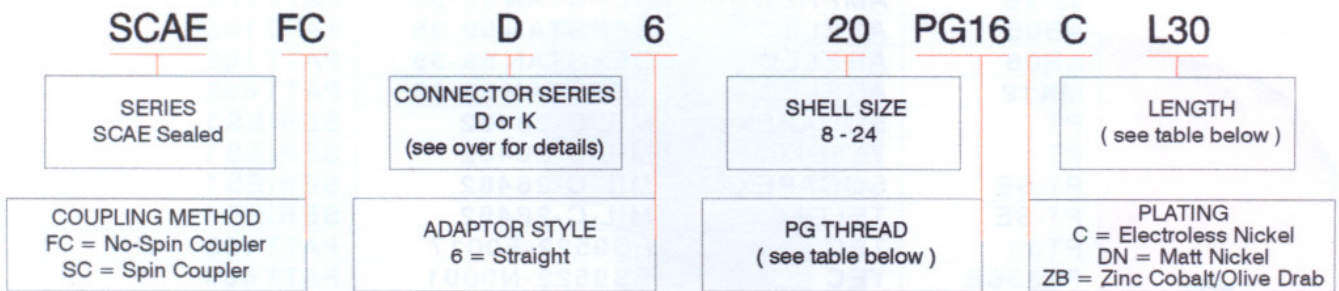

Servo and Electronic Sales Ltd

24 HIGH STREET, LYDD, KENT TN29 9AJ

Tel: (01797) 322500 Fax: (01797) 321569 E-mail: servo@plugs.demon.co.uk

Cert. No. 970158

To enable customers to conform to the E.M.C. Regulations in " EC guidelines to EMC 89/336/EEC subsequently amended to 92/331/EEC" Servo offer a range of standard and customised cost effective, high quality, easy to assemble screened cable adaptors, reducers and EMC cable glands with the following benefits:

- A choice of conductive electroless nickel or zinc plating with olive drab chromate finish
- IP54 or IP67 protection depending on selection of sealing insert
- Suitable for shell sizes 8 to 24
- Integral strain relief available on all EMC cable glands
- A range of reducers which allows various cable sizes to be used without a constant change of shell size or adaptor

SCREENED CABLE ADAPTORS FOR MINIATURE BAYONET COUPLING CONNECTORS TO MIL-C 26482 (PATT 105) PART NUMBERING EXPLANATION

SHELL SIZE	A THREAD		L1 LENGTH		L2 LENGTH		E PG THREAD
			mm	inches	mm	inches	
08	$\frac{7}{16}$	28 UNEF	27.00	1.062	20.00	0.787	CONSULT OFFICE
10	$\frac{9}{16}$	24 UNEF	27.00	1.062	20.00	0.787	PG9 :
12	$\frac{11}{16}$	24 UNEF	27.00	1.062	20.00	0.787	PG9 : PG11
14	$\frac{13}{16}$	20 UNEF	32.00	1.260	25.00	0.984	PG11 : PG13.5
16	$\frac{15}{16}$	20 UNEF	32.00	1.260	25.00	0.984	PG13.5 : PG16
18	$1\frac{1}{16}$	18 UNEF	32.00	1.260	25.00	0.984	PG16 : PG21
20	$1\frac{3}{16}$	18 UNEF	37.00	1.457	30.00	1.181	PG16 : PG21
22	$1\frac{5}{16}$	18 UNEF	37.00	1.457	30.00	1.181	PG16 : PG21
24	$1\frac{7}{16}$	18 UNEF	42.00	1.653	35.00	1.378	PG21 : PG29
OTHER LENGTHS AVAILABLE