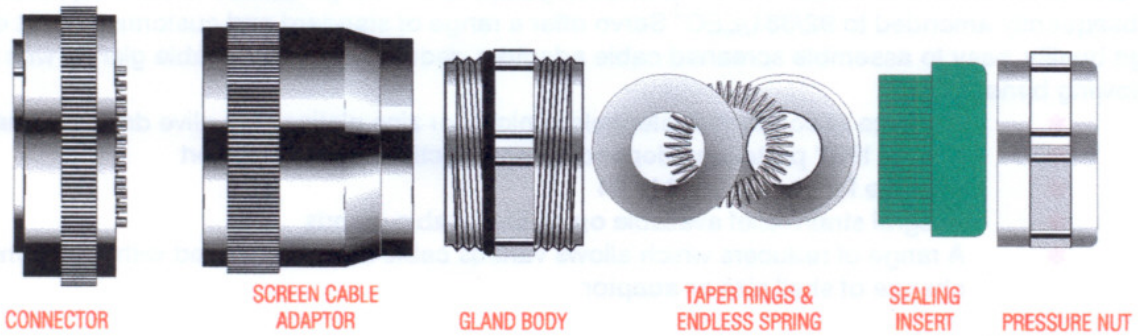

SCREENED CABLE ADAPTORS (SCAE series) with UNI HF DICHT E.M.C. CABLE GLANDS

IDENTIFICATION OF SERVO CONNECTOR CODE BY MANUFACTURERS PREFIX

Servo Connector Code Interface	Manufacturers Prefix	Manufacturer	Connector Specification	Series / Class	
D	162GB	AMPHENOL	MIL-C-26482	SERIES 1	
	62GB	AMPHENOL	DEF STAN 59-35	PATT 105	
	AB05	ABELEC	DEF STAN 59-35	PATT 105	
	AB06	ABELEC	DEF STAN 59-35	PATT 105	
	MK12	ABELEC	DEF STAN 59-35	PATT 603	
	PT	SOCAPEX	MIL-C-26482	SERIES 1	
	PT	TELDIX	MIL-C-26482	SERIES 1	
	PT-SE	SOCAPEX	MIL-C-26482	SERIES 1	
	PT-SE	TELDIX	MIL-C-26482	SERIES 1	
	PT33	TEC	BS9522-F0017	PATT 105	
	PT33SE	TEC	BS9522-N0001	PATT 603	
	PT44	TEC	BS9522-F0017	PATT 105	
	PT44SE	TEC	BS9522-N0001	PATT 603	
	PT55	TEC	BS9522-F0017	PATT 105	
	PT55SE	TEC	BS9522-N0001	PATT 603	
	PT177	TEC	BS9522-F0017	PATT 105	
	PT177SE	TEC	BS9522-N0001	PATT 603	
	PTG55	TEC	BS9522-F0017	PATT 105	
	PTG55SE	TEC	BS9522-N0001	PATT 603	
	SLPT	DEUTSCH	MIL-C-26482	SERIES 1	
	SPT	BENDIX	MIL-C-26482	SERIES 1	
	SPT	SOCAPEX	MIL-C-26482	SERIES 1	
				BS9522-F0017	PATT 105
				BS9522-N0001	PATT 603
IPT	COMMITAL	MIL-C-26482	SERIES 1		

K	251	CANNON	MIL-C-26482	SERIES 1	
	45/PT	SOCAPEX	MIL-C-26482	SERIES 1	
	450	DEUTSCH	MIL-C-26482	SERIES 1	
	460	DEUTSCH	MIL-C-26482	SERIES 1	
	850	SOURIAU	MIL-C-26482	SERIES 1	
	851	SOURIAU	MIL-C-26482	SERIES 1	
	BG	BENDIX	MIL-C-26482	SERIES 1	
	BT	BURNDY	MIL-C-26482	SERIES 1	
	BTK	DEUTSCH	MIL-C-26482	SERIES 1	
	G	BURNDY	NONE		
	GC-E	GENERAL	MIL-C-26482	SERIES 1	
	KPSE	CANNON	MIL-C-26482	SERIES 1	
	KPT	CANNON	MIL-C-26482	SERIES 1	
	L	BURNDY	MIL-C-26482	SERIES 1	
	LPT	DEUTSCH	MIL-C-26482	SERIES 1	
	M-T	BURNDY	MIL-C-26482	SERIES 1	
	TRIM TRIO	BURNDY	NONE		
	VPT	VEAM	MIL-C-26482	SERIES 1	
				LN29500	

Servo and Electronic Sales Ltd

24 HIGH STREET, LYDD, KENT TN29 9AJ

Tel: (01797) 322500 Fax: (01797) 321569 E-mail: servo@oluas.demon.co.uk