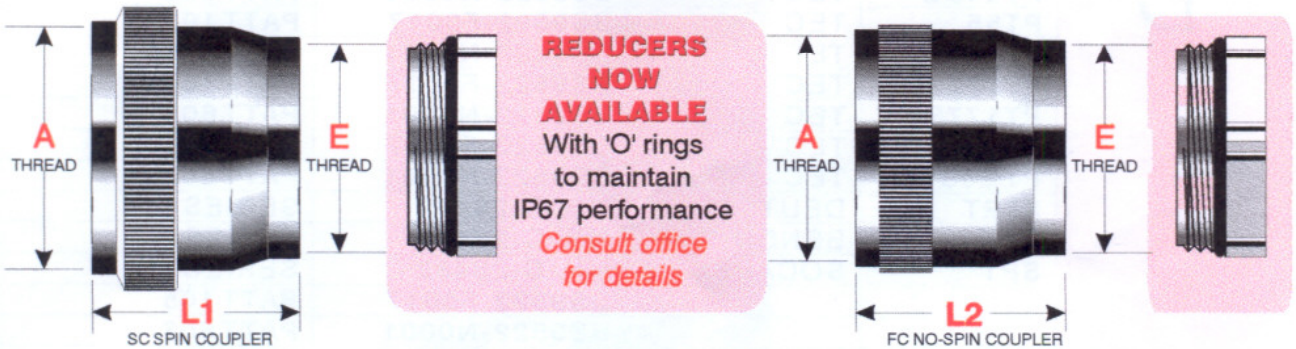

- * A choice of conductive electroless nickel or zinc plating with olive drab chromate finish
- * IP54 or IP67 protection depending on selection of sealing insert
- * Suitable for shell sizes 8 to 24
- * Integral strain relief available on all EMC cable glands
- * A range of reducers which allows various cable sizes to be used without a constant change of shell size or adaptor

SCREENED CABLE ADAPTORS FOR MINIATURE BAYONET COUPLING CONNECTORS TO MIL-C 26482 (PATT 105) PART NUMBERING EXPLANATION

SHELL SIZE	A THREAD		L1 LENGTH		L2 LENGTH		E PG THREAD
			mm	inches	mm	inches	
08	$\frac{7}{16}$	28 UNEF	27.00	1.062	20.00	0.787	CONSULT OFFICE
10	$\frac{9}{16}$	24 UNEF	27.00	1.062	20.00	0.787	PG9 :
12	$\frac{11}{16}$	24 UNEF	27.00	1.062	20.00	0.787	PG9 : PG11
14	$\frac{13}{16}$	20 UNEF	32.00	1.260	25.00	0.984	PG11 : PG13.5
16	$\frac{15}{16}$	20 UNEF	32.00	1.260	25.00	0.984	PG13.5 : PG16
18	$1\frac{1}{16}$	18 UNEF	32.00	1.260	25.00	0.984	PG16 : PG21
20	$1\frac{3}{16}$	18 UNEF	37.00	1.457	30.00	1.181	PG16 : PG21
22	$1\frac{5}{16}$	18 UNEF	37.00	1.457	30.00	1.181	PG16 : PG21
24	$1\frac{7}{16}$	18 UNEF	42.00	1.653	35.00	1.378	PG21 : PG29
OTHER LENGTHS AVAILABLE							